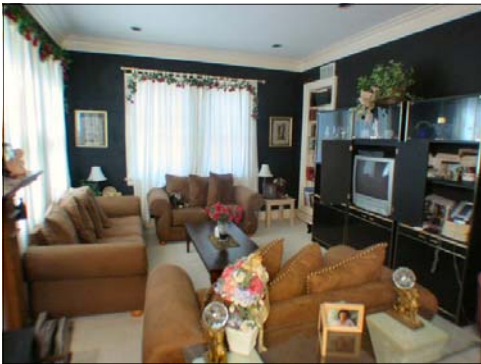

Harndale

1617 Classen Dr

Wow! Heritage Hills Historic Preservation District under \$200k. Walking distance to Harn Park. Great community. Close to Villa Teresa Catholic School. A stroll through this neighborhood will remind you of an elegant time of quality and beauty that should not be forgotten.